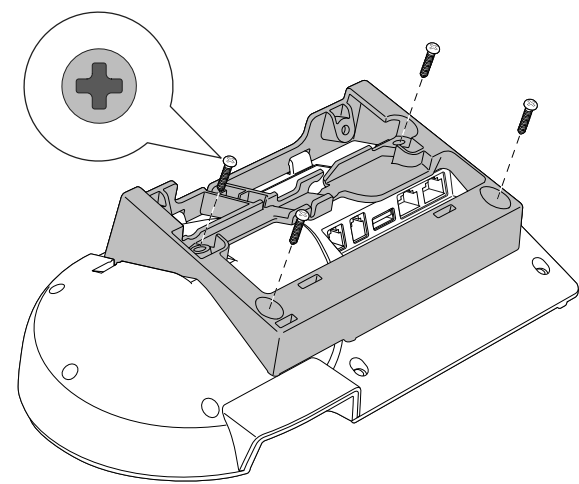

Powering connections

IP480/480g/485g

Wall Mount

1

2

3

5

4\* / 4\*\*